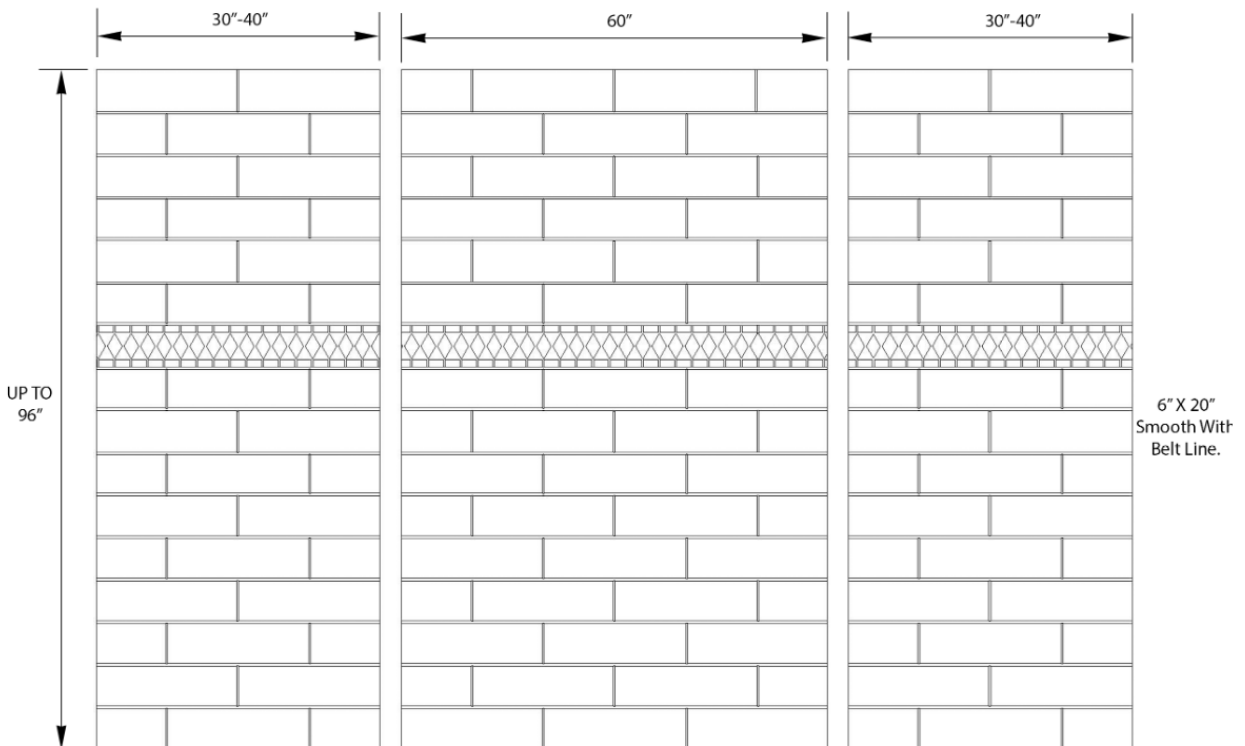

Model: Grace

Specification:

- Material: Cast marble
- 20" x 6" pattern
- Accent: Belt line
- Gloss finish
- Sealed surface
- Mold & mildew resistant
- Easy to install
- Brand: NERVAL

Disclaimer: Nerval makes every effort to provide accurate specification data. However, specification may change without notice. Please visit nerval website to see NERVAL'S TERMS AND CONDITIONS.

Cast Marble Shower Surrounds

Width	Height	Thickness
30"	96"	¼"
40"	96"	¼"
60"	96"	¼"

Custom sizes are available

Specification:

- All panels are made oversized and must be measured and cut to fit on site by the installer.
- For shower & tub surrounds.
- Accessory are available at www.nervalcorp.com

Cast Marble Shower Surrounds

Shower & Tub Surrounds Guidelines:

Model: Grace
Product: Shower & tub panels
Style: Contemporary
Design: Smooth,
Recommended uses: Shower & tub surrounds

Panel size:

- 30" x 96"
- 40" x 96"
- 60" x 96"
- Custom sizes are available
- Thickness: ¼"
- Material: Cast marble
- Finish: Gloss
- Brand: NERVAL

Features:

- Pattern: 20" x 6" smooth
- Accent: Belt line
- Solid panel
- Sealed surface
- Mold resistant
- Mildew resistant
- Shipped oversize – measure & cut at the jobsite by installer
- Easy to Install